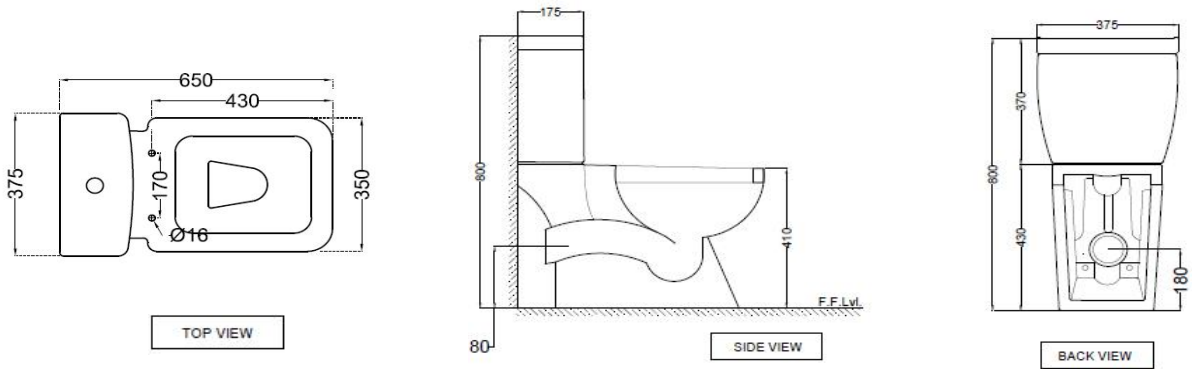

ARS-WHT-39751P180UFSMZ

SPECIFICATION DATA SHEET

PRODUCT DETAILS

Manufacturer :	Jaquar	Type:	Complete Set For Coupled WC (P-Trap)
Colour:	White	Outlet	Horizontal
Technical Details:	External diameter of outlet hole dia. $\varnothing 100 \pm 5$ mm	Material:	Ceramic - Vitreous China
	Vertical distance between the Floor and the centre line of the waste outlet hole ≤ 180 mm		

PRODUCT IMAGE

TECHNICAL DRAWING

ALL DIMENSIONS ARE IN MM.
(TOLERANCE ± 5 MM)

Product Dimension	375X650X800 mm	FEATURES Box rim with UF slim seat cover, Dual flushing, anti germ glaze
Trap Distance	P-Trap - 180 mm	
Product Weight	37.5 Kg	

ACCESSORIES INCLUDED

UF Soft Close	ARS-WHT-39105UF
Floor fixing screw	ZPS-SNS-FB01
Cistern	ARS-WHT-39201
Cistern Fittings	ZCF-WHT-FT003

CERTIFICATION

Compliance : IS 2556.2:2004, IS 2556.1:1994 , EN 997 :2012+A1, BS EN 14124:2004/CE
All technical dimensions are in accordance to British standards, Bureau of Indian Standards