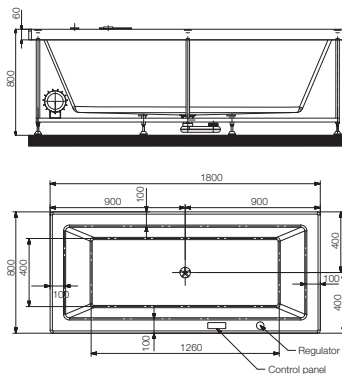

Image is only for illustration purpose

Model :	Fonte 180
Category:	Whirlpool Combi System
Code:	JWP-WHT-FONTE180CX
Size (mm):	1800 x 800 x 450
Material:	Acrylic PMMA
Reinforcement:	PU GREEN
Accessories Included:	<ul style="list-style-type: none"> - Drain & Overflow - Frame SS202 - Headrest
Accessories Excluded:	Front Panel : JWA-WHT-FP180X Side Panel: JWA-WHT-SP80X
Features	<ul style="list-style-type: none"> Water Pump : 1 Hp@50 Hz Water Jets : 6 Back Jet : 4 Air Blower : 0.90 Hp @50/60Hz Air Jets : 12 Keypad Control Air Regulator Water Level Sensor White Light Vaccum Suction Breaker 3 Tier Testing