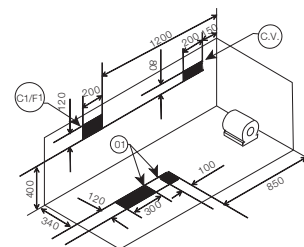

Image is only for illustration purpose

Model :	Fonte 180
Category:	Whirlpool Combi System
Code:	JWP-WHT-FONTE180CX
Size (mm):	1800 x 800 x 450
Material:	Acrylic PMMA
Reinforcement:	PU GREEN
Accessories Included:	<ul style="list-style-type: none"> - Drain & Overflow - Frame SS202 - Headrest
Accessories Excluded:	Front Panel : JWA-WHT-FP180X Side Panel: JWA-WHT-SP80X
Features	<ul style="list-style-type: none"> Water Pump : 1 Hp@50 Hz Water Jets : 6 Back Jet : 4 Air Blower : 0.90 Hp @50/60Hz Air Jets : 12 Keypad Control Air Regulator Water Level Sensor White Light Vaccum Suction Breaker 3 Tier Testing