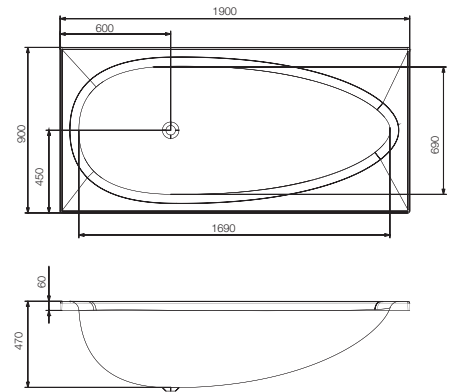

Image is only for illustration purpose

<b>Model :</b>	Vignette Prime
<b>Category:</b>	Built-in Bathtub
<b>Code:</b>	
<b>Size (mm):</b>	1900 x 900 x 470
<b>Material:</b>	Acrylic PMMA
<b>Reinforcement:</b>	PU GREEN
<b>Accessories Included:</b>	NA
<b>Accessories Excluded:</b>	<b>Front Panel:</b> JWA-WHT-VGNTPPFX <b>Side Panel:</b> JWA-WHT-VGNTPSPX <b>Drain and Overflow with Filler:</b> JWA-CHR-132201 <b>Drain and Overflow:</b> JWA-CHR-DRNPIPE80 <b>Frame:</b> JWA-BLK-FVGNTP190X90 <b>Headres:</b> Headrest: JWA-BLK-HRSP120GAC06
<b>Features</b>	NA