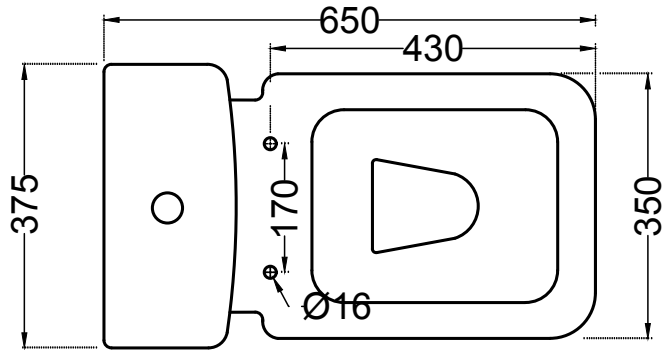

ARS-WHT-39751P180UFSMZ

TOP VIEW

BACK VIEW

SIDE VIEW

P-TRAP 180

ALL DIMENSIONS ARE IN MM.
(TOLERANCE ± 5 MM)