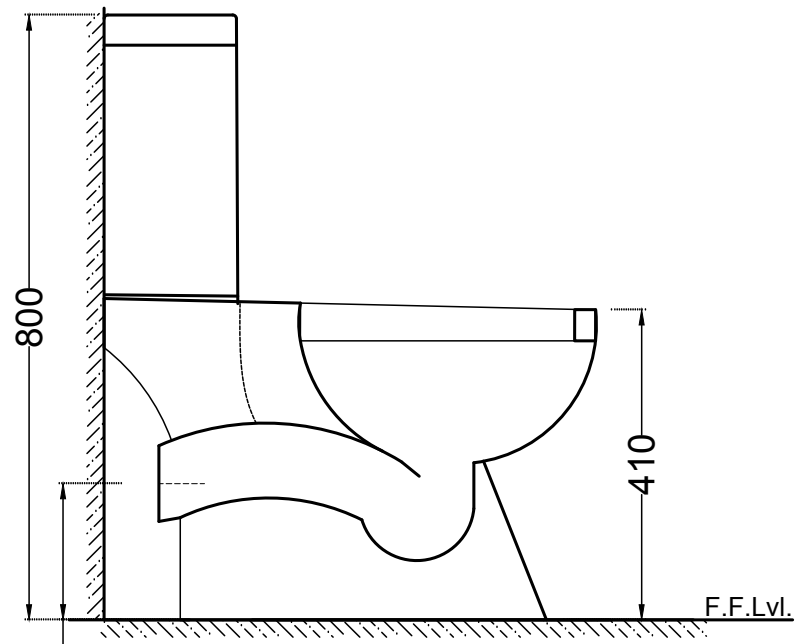

ARS-WHT-39751P180UFSMZ

TOP VIEW

BACK VIEW

SIDE VIEW

P-TRAP 180

ALL DIMENSIONS ARE IN MM.
(TOLERANCE ± 5 MM)