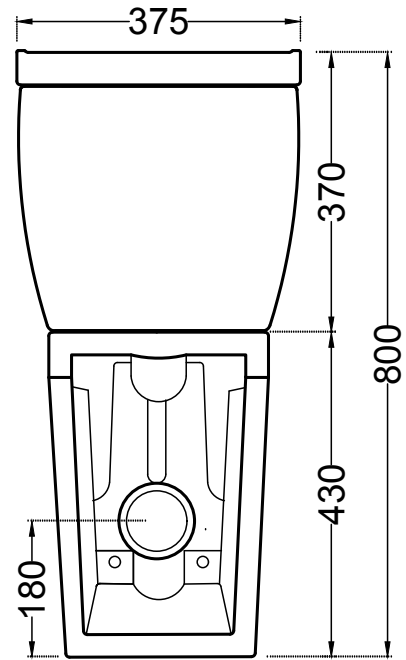

ARS-WHT-39751P180UFSMZ

TOP VIEW

BACK VIEW

SIDE VIEW

P-TRAP 180

ALL DIMENSIONS ARE IN MM.
(TOLERANCE ± 5 MM)