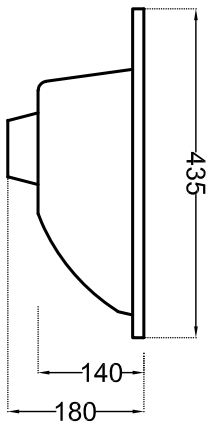

TOP VIEW

BOTTOM VIEW

SIDE VIEW

Jaquar Group

Global Headquarters
Plot No. 3, Sector-A4-11, IIMT Manesar
Gurgaon, NCR - 122050, India
Phone : **0124-4746800**
Email : **Sales: support@jacquar.com**
Customer Service : **service@jacquar.com**

ITEM CODE	KUS-WHT-35601
ITEM TYPE	TABLE TOP BASIN
ITEM SIZE	500X435X180 mm

ALL DIMENSIONS ARE IN MM. (TOLERANCE ± 5 MM)