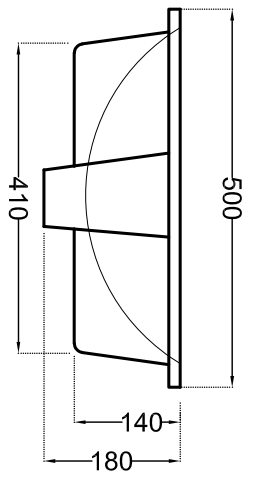

TOP VIEW

BOTTOM VIEW

BACK VIEW

SIDE VIEW

Jaquar Group

Global Headquarters
Plot No. 3, Sector-A4-11, IIMT Manesar
Gurgaon, NCR - 122050, India
Phone : **0124-4746800**
Email : **Sales: support@jacquar.com**
Customer Service : **service@jacquar.com**

ITEM CODE	KUS-WHT-35601
ITEM TYPE	TABLE TOP BASIN
ITEM SIZE	500X435X180 mm

ALL DIMENSIONS ARE IN MM. (TOLERANCE ± 5 MM)