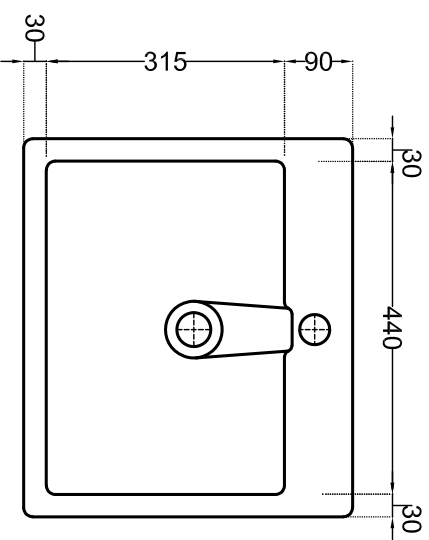

BOTTOM VIEW