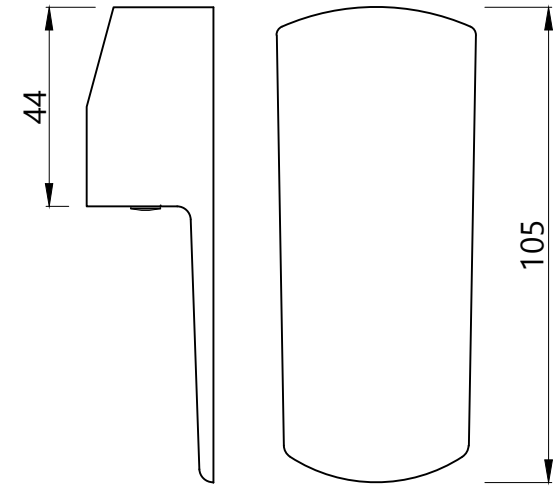

Exposed Part Kit Of Single Lever Basin Mixer Wall Mounted Consisting Of Operating Lever, Wall Flange, Nipple & Spout (Suitable For Item ALD-233)

Cat. No.-KUP-35233KPM

WALL FLANGE

SPOUT

HANDLE

SPOUT NIPPLE

SPOUT SPACER