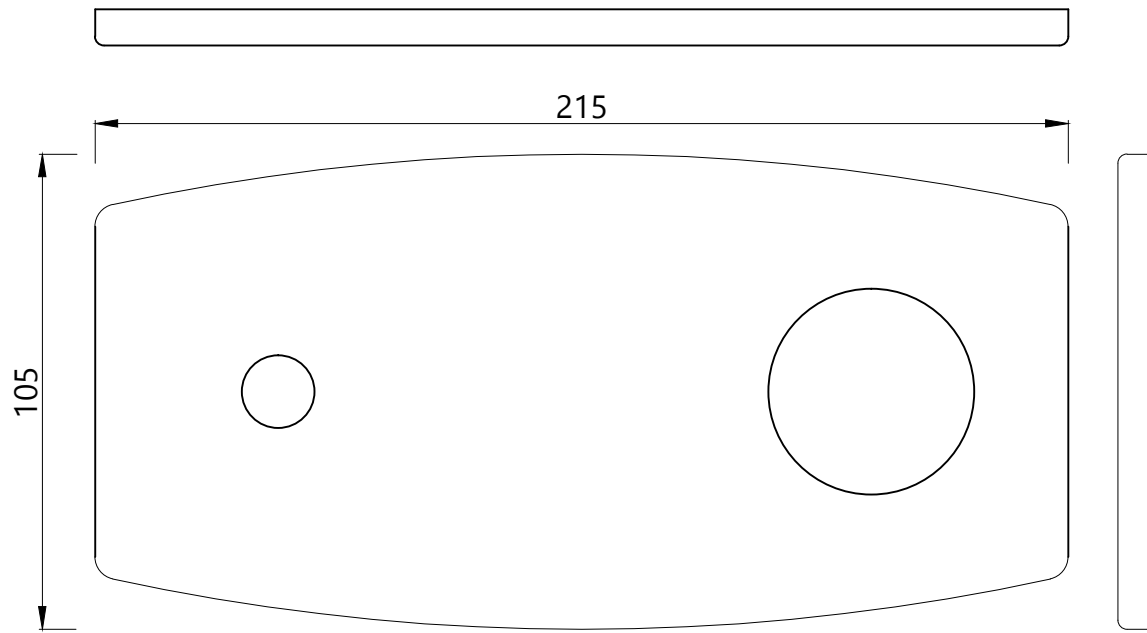

Exposed Part Kit Of Single Lever Basin Mixer Wall Mounted Consisting Of Operating Lever, Wall Flange, Nipple & Spout (Suitable For Item ALD-233)

Cat. No.-KUP-35233KPM

WALL FLANGE

SPOUT

HANDLE

SPOUT NIPPLE

SPOUT SPACER