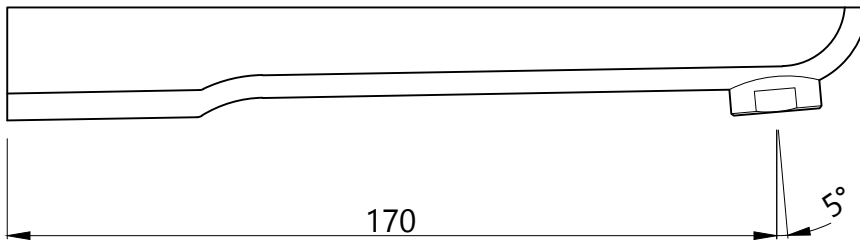

Exposed Part Kit Of Single Lever Basin Mixer Wall Mounted Consisting Of Operating Lever, Wall Flange, Nipple & Spout (Suitable For Item ALD-233)

Cat. No.-KUP-35233KPM

WALL FLANGE

SPOUT

HANDLE

SPOUT NIPPLE

SPOUT SPACER