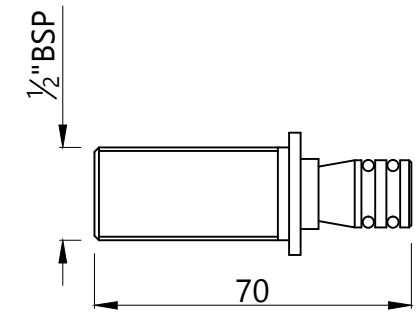

Exposed Part Kit Of Single Lever Basin Mixer Wall Mounted Consisting Of Operating Lever, Wall Flange, Nipple & Spout (Suitable For Item ALD-233)

Cat. No.-KUP-35233KPM

WALL FLANGE

SPOUT

HANDLE

SPOUT NIPPLE

SPOUT SPACER