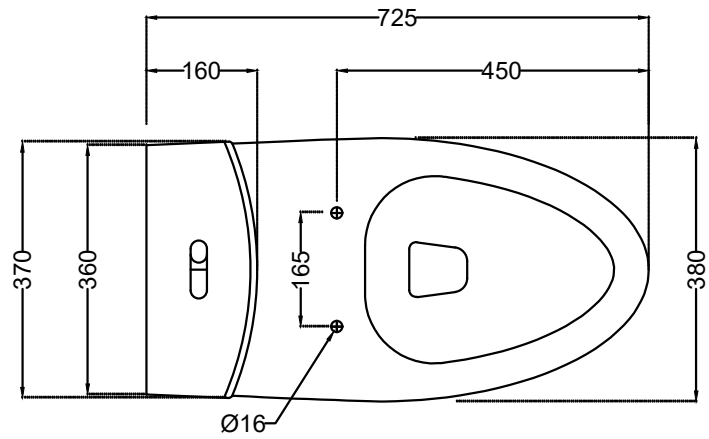

ONS-WHT-10853S300UFSM

TOP VIEW

SIDE VIEW

ALL DIMENSIONS ARE IN MM.
(TOLERANCE ± 5 MM)