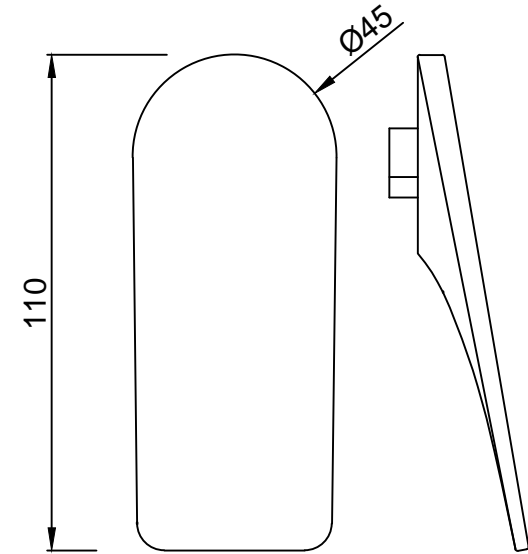

Exposed Parts kit of Single Lever Basin Mixer Wall Mounted Consisting of Operating Lever, Cartridge Sleeve, Nipple, Short Spout & Two Wall Flanges (Compatible with ALD-233NPSO & ALD-235NPSO)

CAT.NO. LAG-91231NKSSP

WALL FLANGE
(spout)

WALL FLANGE
(cartridge side)

HANDLE

SPOUT

SPOUT NIPPLE

SLEEVE

SPOUT SPACER
(plastic)