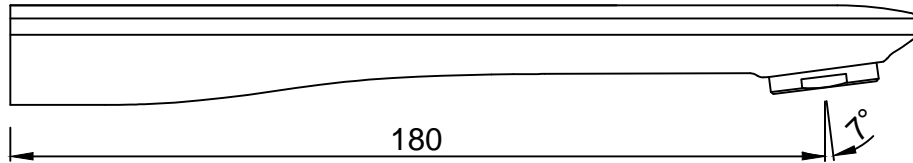

Exposed Parts kit of Single Lever Basin Mixer Wall Mounted Consisting of Operating Lever, Cartridge Sleeve, Nipple, Short Spout & Two Wall Flanges (Compatible with ALD-233NPSO & ALD-235NPSO)

CAT.NO. LAG-91231NKSSP

WALL FLANGE
(spout)

WALL FLANGE
(cartridge side)

HANDLE

SPOUT

SPOUT NIPPLE

SLEEVE

SPOUT SPACER
(plastic)