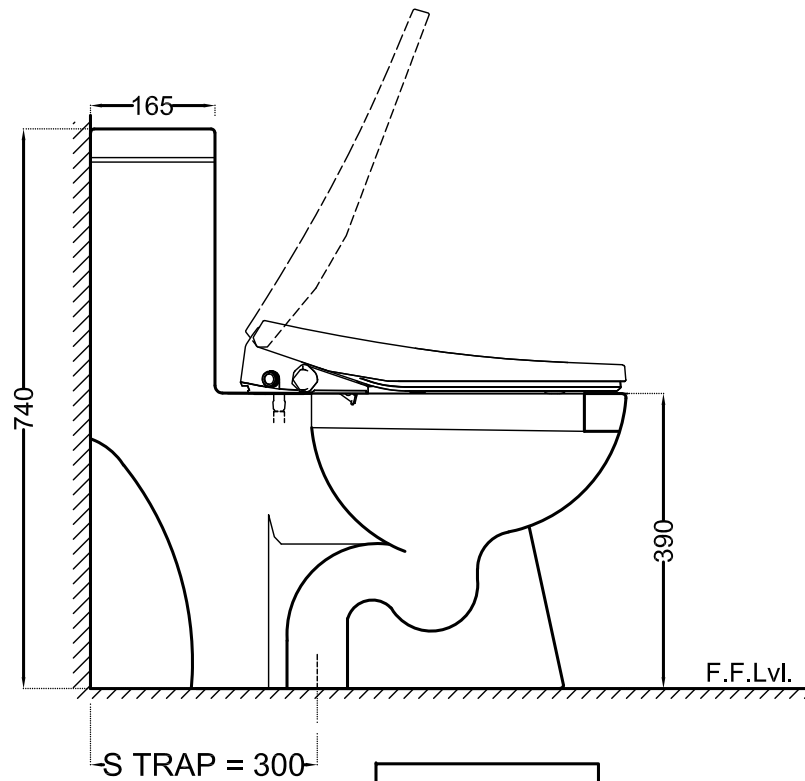

ITS-WHT-89851S300PP

TOP VIEW

SEAT COVER ITS-WHT-89101 TOP

SIDE VIEW

SEAT COVER ITS-WHT-89101 BOTTOM

ALL DIMENSIONS ARE IN MM.
(TOLERANCE ± 5 MM)