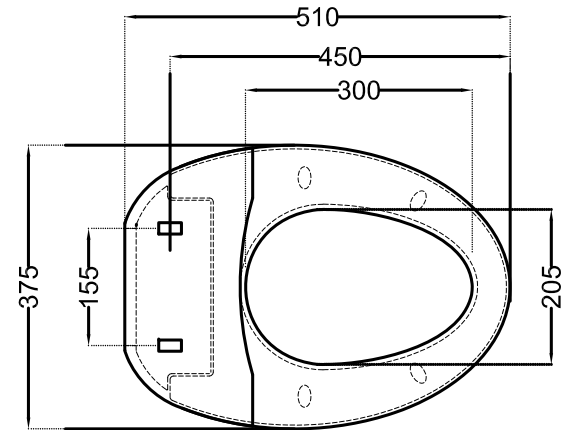

ITS-WHT-89851S300PP

TOP VIEW

SEAT COVER ITS-WHT-89101 TOP

SIDE VIEW

SEAT COVER ITS-WHT-89101 BOTTOM

ALL DIMENSIONS ARE IN MM.
(TOLERANCE ± 5 MM)