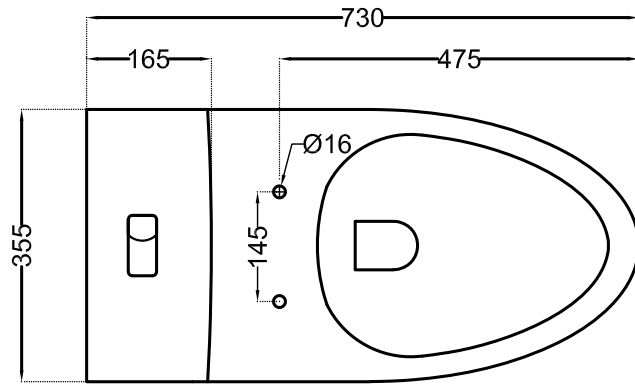

ITS-WHT-89851S300PP

TOP VIEW

SEAT COVER ITS-WHT-89101 TOP

SIDE VIEW

SEAT COVER ITS-WHT-89101 BOTTOM

ALL DIMENSIONS ARE IN MM.
(TOLERANCE ± 5 MM)