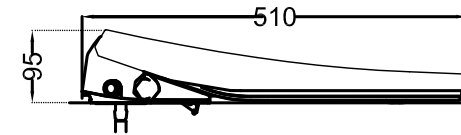

ITS-WHT-89851S300PP

TOP VIEW

SEAT COVER ITS-WHT-89101 TOP

SIDE VIEW

SEAT COVER ITS-WHT-89101 BOTTOM

ALL DIMENSIONS ARE IN MM.
(TOLERANCE ± 5 MM)