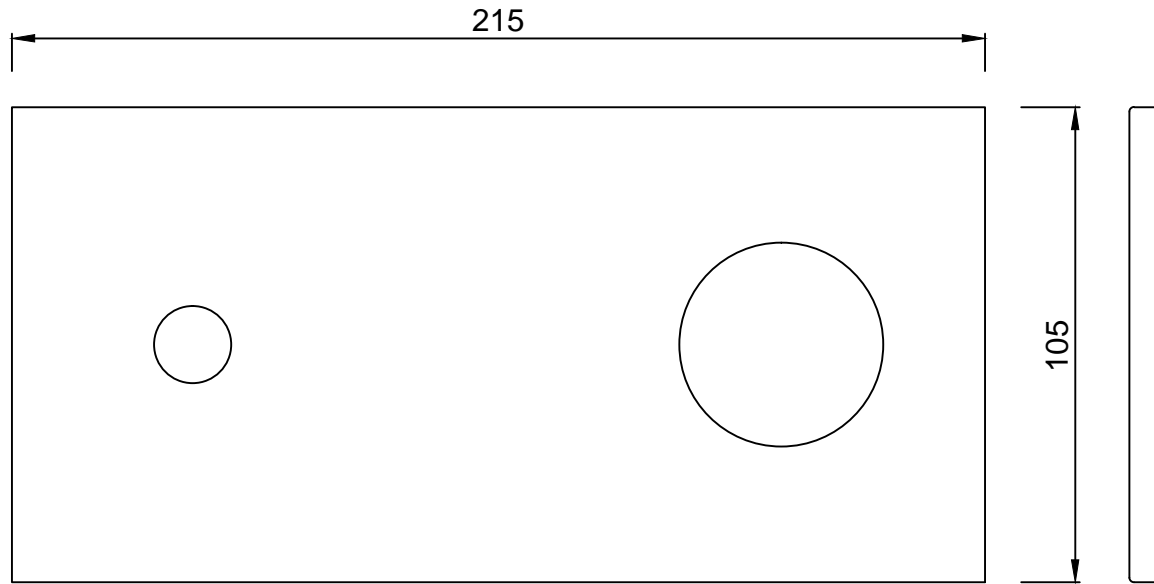

Exposed Part Kit of Single Lever Basin Mixer Wall Mounted Consisting of Operating Lever, Cartridge Sleeve, Wall Flange, Nipple & Spout (Compatible with ALD-233N & ALD-235N)

Cat. No.-DRC-37233NK

WALL FLANGE

HANDLE

SPOUT

SPOUT NIPPLE

SLEEVE

SPOUT SPACER