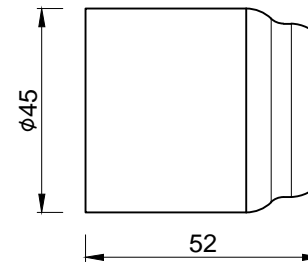

Exposed Part Kit of Single Lever Basin Mixer Wall Mounted Consisting of Operating Lever, Cartridge Sleeve, Wall Flange, Nipple & Spout (Compatible with ALD-233N & ALD-235N)

Cat. No.-DRC-37233NK

WALL FLANGE

HANDLE

SPOUT

SPOUT NIPPLE

SLEEVE

SPOUT SPACER