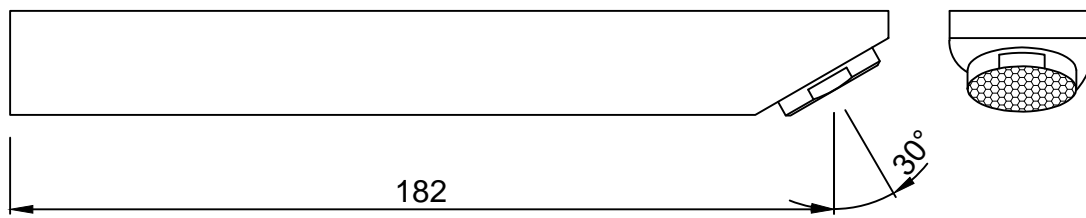

Exposed Part Kit of Single Lever Basin Mixer Wall Mounted Consisting of Operating Lever, Cartridge Sleeve, Wall Flange, Nipple & Spout (Compatible with ALD-233N & ALD-235N)

Cat. No.-DRC-37233NK

WALL FLANGE

HANDLE

SPOUT

SPOUT NIPPLE

SLEEVE

SPOUT SPACER