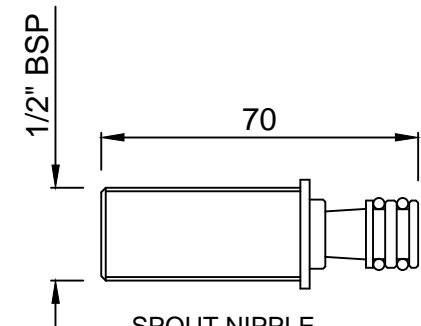

Exposed Part Kit of Single Lever Basin Mixer Wall Mounted Consisting of Operating Lever, Cartridge Sleeve, Wall Flange, Nipple & Spout (Compatible with ALD-233N & ALD-235N)

Cat. No.-DRC-37233NK

WALL FLANGE

HANDLE

SPOUT

SPOUT NIPPLE

SLEEVE

SPOUT SPACER